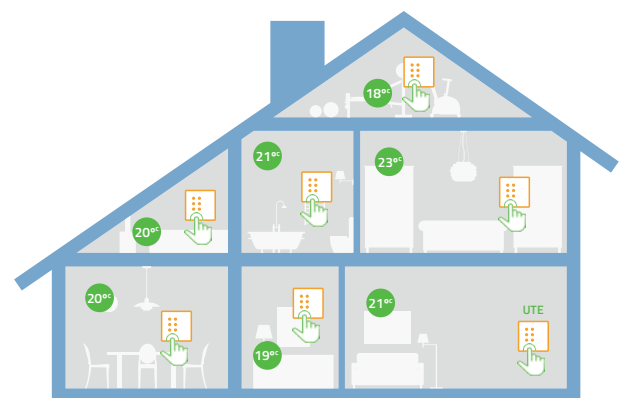

More about Matter

Matter-enabled Hubs/Apps

Control heating via app or manually

Control via app

- Easy control via common home apps and smart speakers from Apple, Google, Amazon, Samsung thanks to Matter
- Fully functional digital thermostat, even without WiFi connection to a smart home system
- Smart home without additional gateway and manufacturer-specific app

Manual control

- Temperature can be set easily and conveniently directly on the thermostat
- Temperature setback can also be controlled via presence or set-back input unoccupied mode with defined temperature setting)