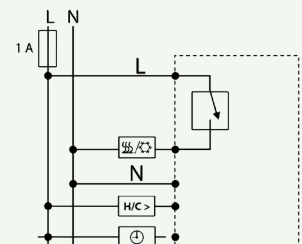

Wiring Diagram