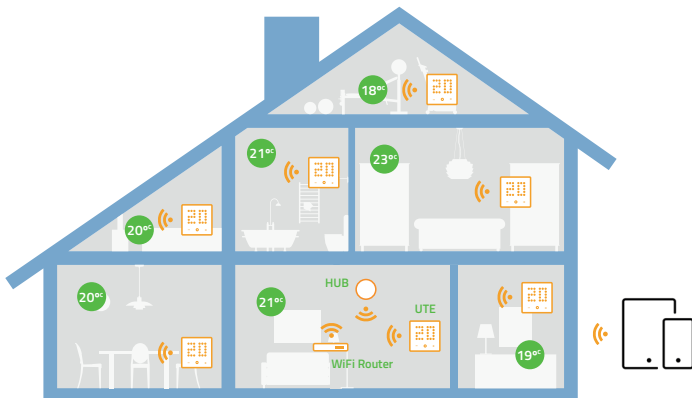

Wiring Diagram

UTE 3500

UTE 3800-U

UTE meets Matter

UTE 3500 and UTE 3800 can be easily integrated into existing smart home networks and can be controlled via common apps and hubs thanks to the new manufacturer-independent connectivity standard Matter. A separate app is not required.

Already heard? Matter!

Matter is the new communication standard from the Connectivity Standards Alliance (CSA), whose members include industry leaders such as Amazon, Google, Apple and IKEA. Matter redefines the smart home. As a cross-manufacturer connection standard, it simplifies and improves communication between end devices and ensures compatibility. This means that different components such as thermostats, lamps and sensors can be flexibly combined with each other.

More about Matter

Matter-enabled Hubs/Apps

Control heating via app or manually

Control via app

- Easy control via common home apps and smart speakers from Apple, Google, Amazon, Samsung thanks to Matter
- Fully functional digital thermostat, even without WiFi connection to a smart home system
- Smart home without additional gateway and manufacturer-specific app