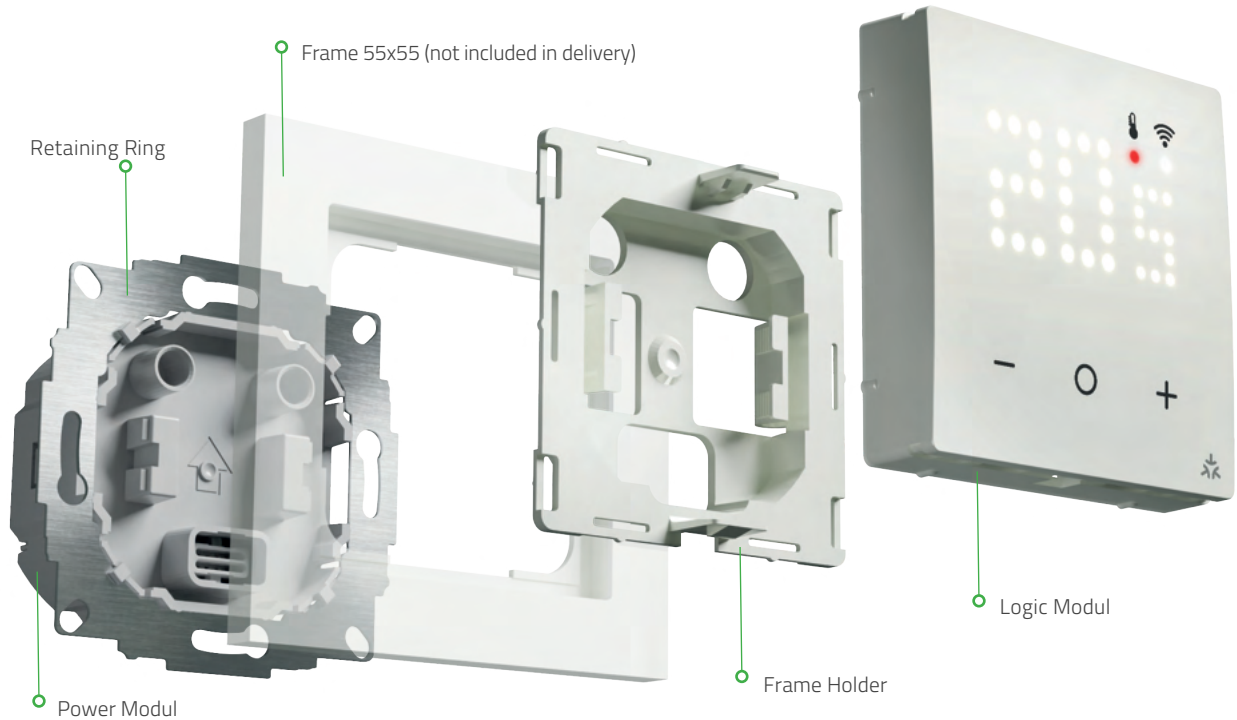

UTE 3500 & UTE 3800