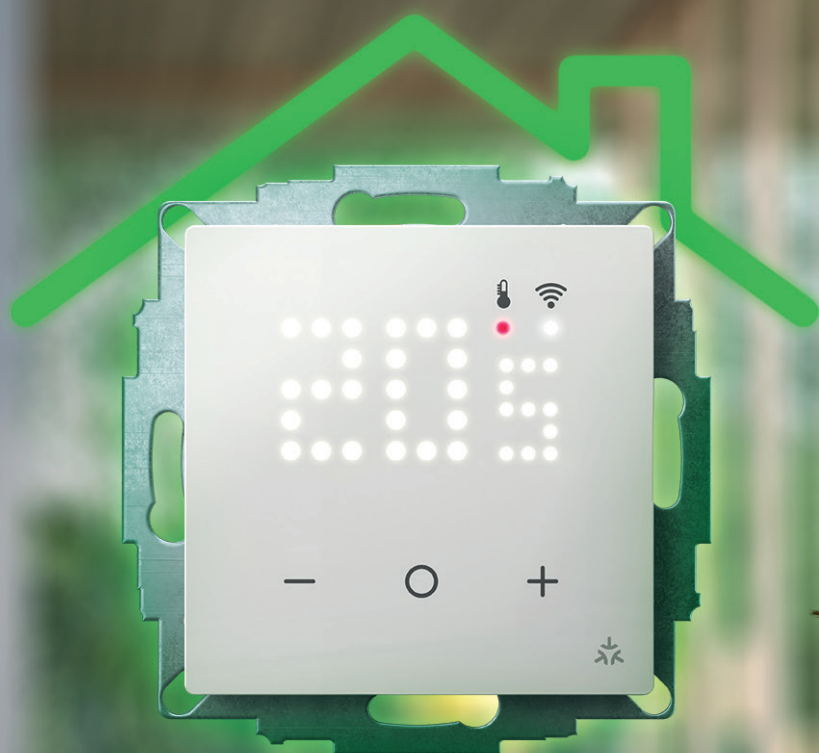

Smart Home redefined.

 matter

Flush-mounted thermostat inserts – UTE 3500 & UTE 3800

www.eberle.de

EBERLE

Simply smart heating

New thinking, new solutions - the flush-mounted thermostat inserts UTE 3500 and UTE 3800 from EBERLE are proof of a redefined smart home. They combine digital Room temperature control with a Matter WiFi connection. Controllable via popular smart home apps from manufacturers such as Apple, Google, Amazon and Samsung, they offer maximum flexibility and convenience at its best.

Flexibility & openness

- Easy control via common home apps and smart speakers from Apple, Google, Amazon, Samsung thanks to Matter
- Smart home without additional gateway and specific app
- Fully functional digital thermostat, even without connection to a smart home system

Quick and easy installation

- Installation without WiFi connection
- Functional immediately after selecting the heating application on the device
- Additional setting options possible in "Advanced Settings" on the thermostat

Attractive design & versatile combinations

- Suitable for all common switch ranges
- Easy removal of the logic module and perfect fit thanks to decorative frame holder
- Unpainted high-quality cover in the colors RAL 9010 and RAL 9016
- Attractive LED dot matrix display and intuitive operation using touch buttons