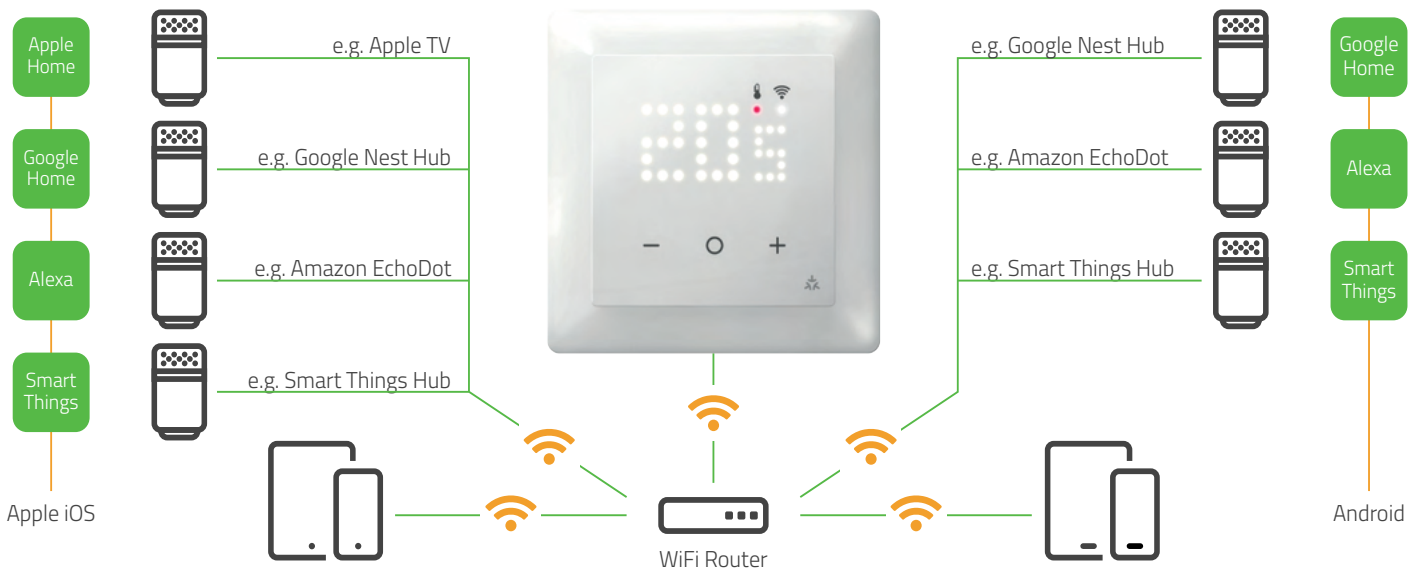

Attractive design & versatile combinations

- Suitable for all common switch ranges
- Easy removal of the logic module and perfect fit thanks to decorative frame holder
- Unpainted high-quality cover in the colors RAL 9010 and RAL 9016
- Attractive LED dot matrix display and intuitive operation using touch buttons

UTE 3500 & UTE 3800

Type	UTE 3500 Triac	UTE 3800 -U Relais
Area of use	Water-based heating systems	Electric heating systems & limiters Water-based heating systems & limiters
Temperature setting range	5...30 °C	5...30 °C / 10...40 °C
Voltage supply	230 V AC 50/60 Hz	
Number of switchable actuators / Switching current	5 actuators à 3 W electrothermal (15 W)	16 (4) A
Output	Triac (noiseless)	Relais
Heating/Cooling Input	Changeover via CO Input	-
External sensor	-	e.g. F 193 720 (not included in delivery)
Universal Input	Setback Input or Presence Input selectable	
Control algorithm	PWM or ON/OFF	
Parametrization	Via Installer and User Menu directly on device Valve protection and load interruption according to EN 50559 depending on application	
Heating Schedules	Via Smartphone-Connection (Matter WiFi)	
Window-Open-Detection	Adjustable in Menü	
Connectivity	Matter WiFi	

Wiring Diagram

UTE 3500

UTE 3800-U

UTE meets Matter

UTE 3500 and UTE 3800 can be easily integrated into existing smart home networks and can be controlled via common apps and hubs thanks to the new manufacturer-independent connectivity standard Matter. A separate app is not required.

Already heard? Matter!

Matter is the new communication standard from the Connectivity Standards Alliance (CSA), whose members include industry leaders such as Amazon, Google, Apple and IKEA. Matter redefines the smart home. As a cross-manufacturer connection standard, it simplifies and improves communication between end devices and ensures compatibility. This means that different components such as thermostats, lamps and sensors can be flexibly combined with each other.