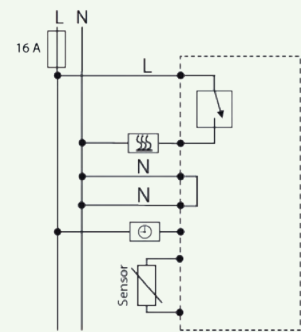

UTE 3500 & UTE 3800

Type	UTE 3500 Triac	UTE 3800 -U Relais
Area of use	Water-based heating systems	Electric heating systems & limiters Water-based heating systems & limiters
Temperature setting range	5...30 °C	5...30 °C / 10...40 °C
Voltage supply	230 V AC 50/60 Hz	
Number of switchable actuators / Switching current	5 actuators à 3 W electrothermal (15 W)	16 (4) A
Output	Triac (noiseless)	Relais
Heating/Cooling Input	Changeover via CO Input	-
External sensor	-	e.g. F 193 720 (not included in delivery)
Universal Input	Setback Input or Presence Input selectable	
Control algorithm	PWM or ON/OFF	
Parametrization	Via Installer and User Menu directly on device Valve protection and load interruption according to EN 50559 depending on application	
Heating Schedules	Via Smartphone-Connection (Matter WiFi)	
Window-Open-Detection	Adjustable in Menü	
Connectivity	Matter WiFi	

Wiring Diagram

UTE 3500

UTE 3800-U

UTE meets Matter

UTE 3500 and UTE 3800 can be easily integrated into existing smart home networks and can be controlled via common apps and hubs thanks to the new manufacturer-independent connectivity standard Matter. A separate app is not required.